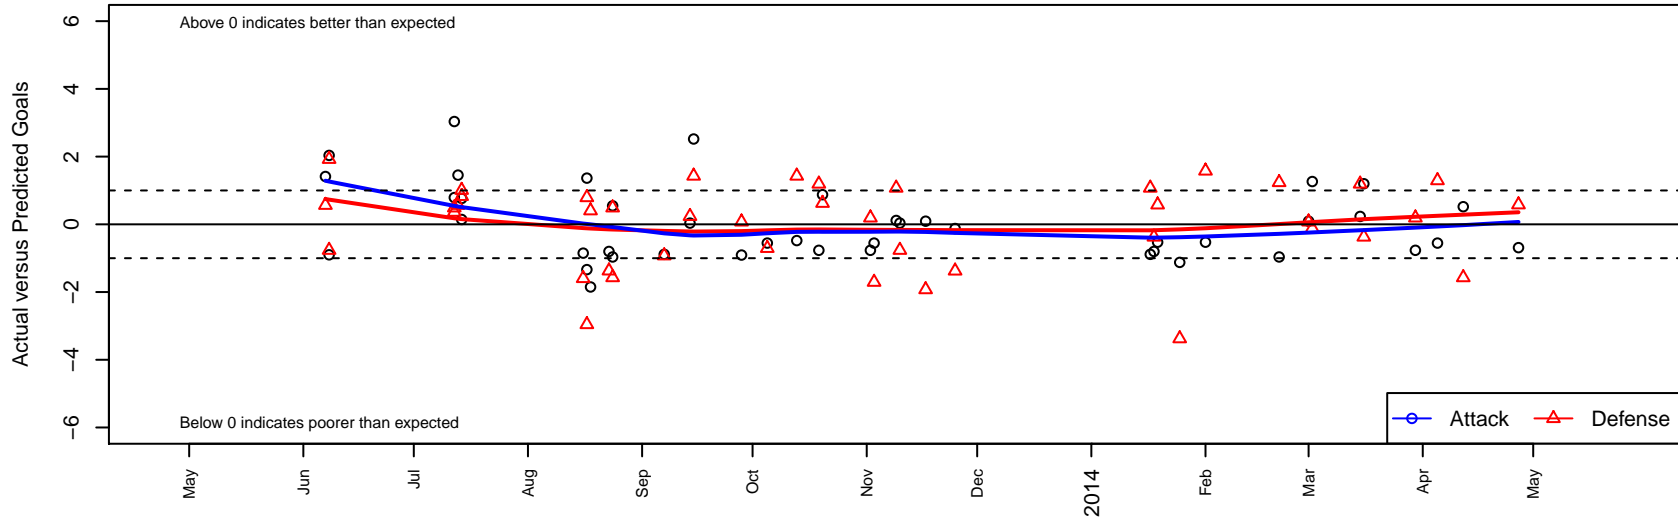

Harbor Premier Green G99
Dots are actual minus expected GF (blue circles) and GA (red triangles).
Blue line is smoothed change in attack strength. Red is smoothed change in defense strength.